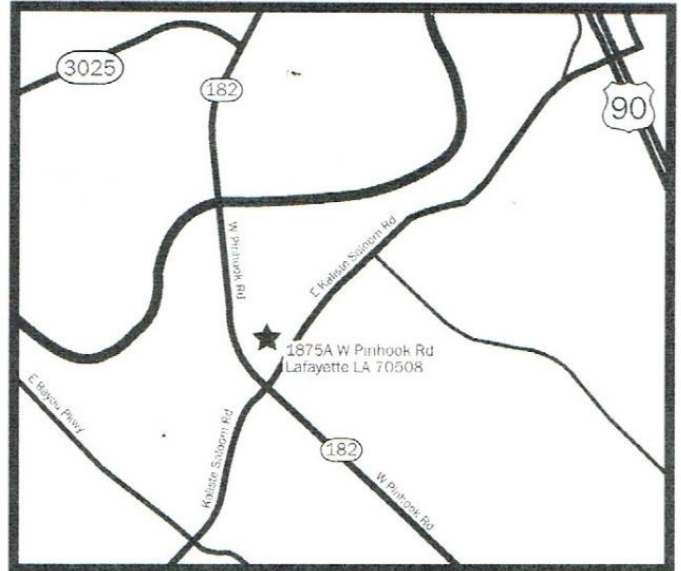

1875A W. Pinhook Rd
Lafayette, LA

Call us:
(337) 234-1248

Find us on Facebook
@**SchoolTimeLafayette**

Save up to 20% with our Take 5 Program!

We'll give you 5% off of a new item for each used uniform item you trade in, and you can combine that discount with our other sales.